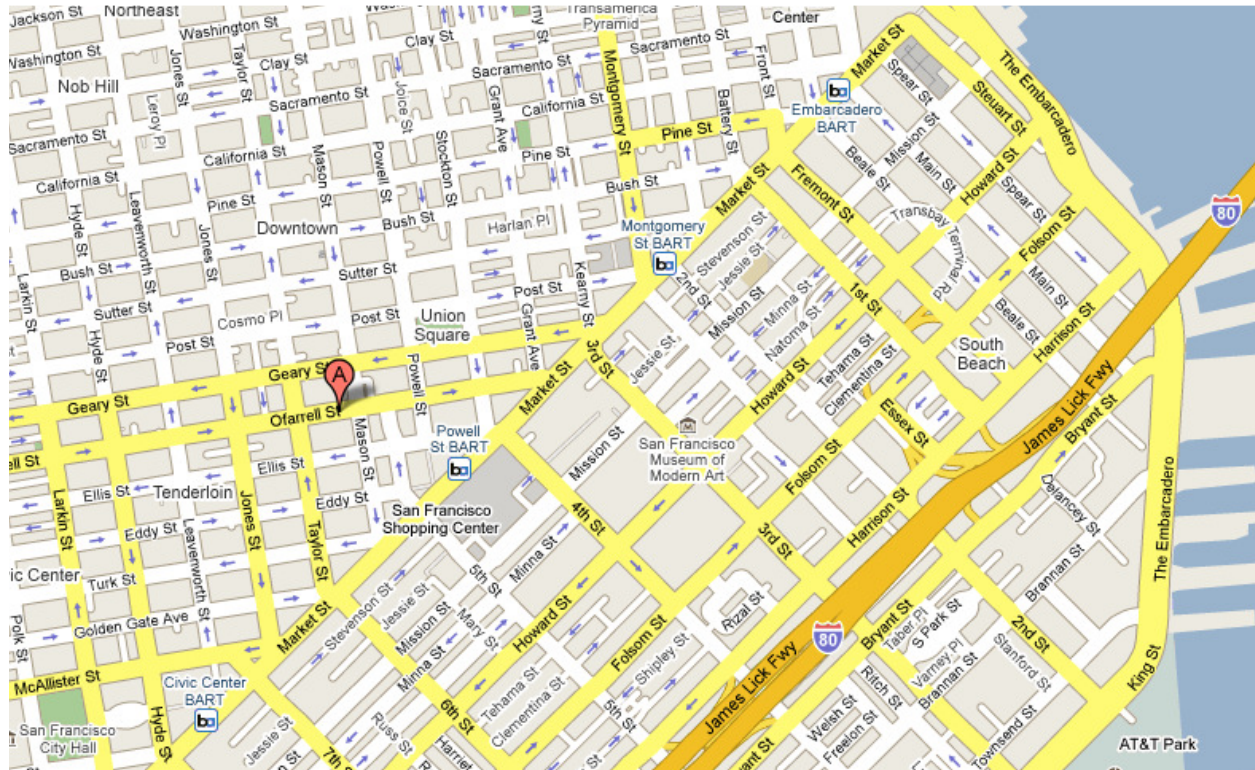

Directions to the Hilton Hotel:

Location:

Hilton Hotel
333 O'Farrell Street
San Francisco, CA 94102
Tel: 1-415-771-1400
Self-Parking Validation offered

Public Transportation:

The Hilton Hotel is conveniently located near the BART Powell Street Station. To access a BART system map and view schedules please visit: <http://bart.gov/>

From San Francisco International Airport

Distance from hotel: 17 mi.

Drive time: 30 min.

Directions: Take Highway 101 North and exit at 7th Street. Turn right on Folsom Street, then left on 5th Street. Turn left onto Ellis Street and follow to Mason. Garage entrance is on Ellis Street.

From Oakland International Airport

Distance from hotel: 18 mi.

Drive time: 40 min.

Directions: Highway 880 (West then North) towards San Francisco. Follow signs to S.F. and cross the Bay Bridge. Exit after Bridge on 5th Street. 5th becomes Cyril Magnin. Turn left on Ellis and follow to Mason. Garage entrance is on Ellis.