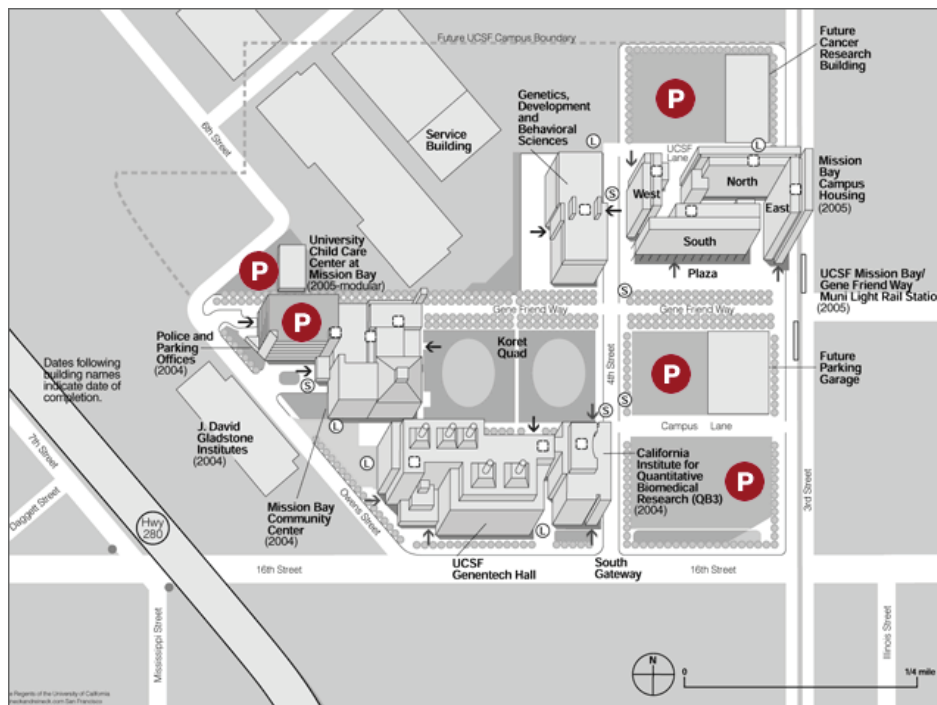

Driving Directions

From 101 North/SFO Airport

Exit onto Vermont Street
Right on 16th Street, crossing the railroad tracks
Left onto Owens Street
1675 Owens Street is located on your right

From 280 North

Exit at Mariposa Street, turn Left and drive 2 blocks
Right on Mississippi Street and go 3 blocks
Right on 16th Street, crossing the railroad tracks
Left onto Owens Street
1675 Owens Street is located on your right

From East Bay/Bay Bridge

Exit at Ninth Street and stay in the left lane
Left on 8th Street and go 2 blocks
Left on Brannan Street and go 1 block
Right on 7th Street
Left on 16th Street, crossing the railroad tracks
Left onto Owens Street
1675 Owens Street is located on your right

From North Bay/Golden Gate Bridge

After crossing the Golden Gate Bridge, drive East on 101 towards downtown (Doyle Drive)
Exit at Downtown/Lombard Street onto Richardson Avenue which becomes Lombard Street
Continue on Lombard Street
Right on Van Ness Avenue
After crossing Market Street continue on South Van Ness Avenue
Left on 16th Street, crossing the railroad tracks
Left onto Owens Street
1675 Owens Street is located on your right

Parking Instructions

Mission Bay Conference Center is located within the William J. Rutter Center at UCSF. A public parking garage is located adjacent to the building. Please take a ticket from the kiosk upon arrival. Parking fees should be paid at the payment window located on the ground floor of the garage before exiting. Rates are as follows: 3.00 / hour up to 8 hours or 24.00 for the whole day.